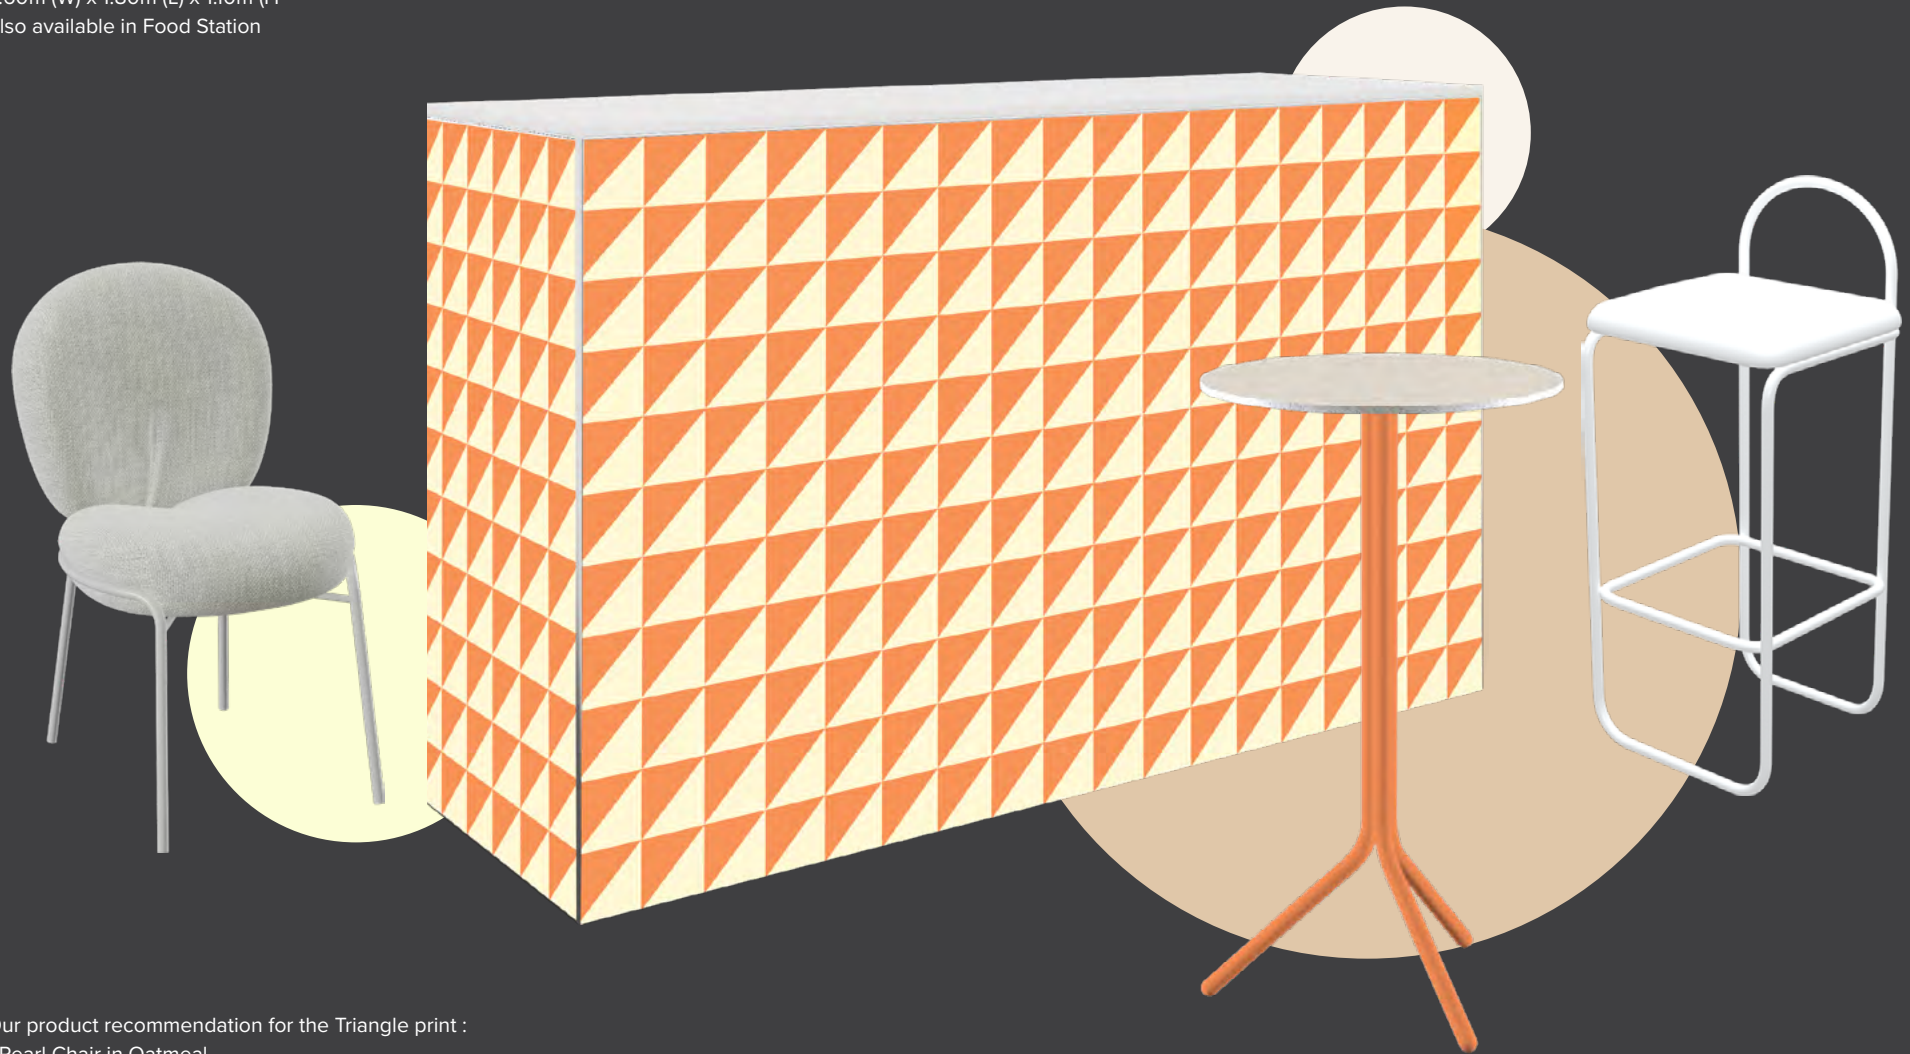

Also available in Food Station

Our product recommendation for the Travertine print :

- Flip Chair in White
- Harrison Chair in Black
- Riviera Stool in Grey

Looking to hire a custom print bar fascia?

Email your enquiry to [info@harrythehirer.com.au](mailto:info@harrythehirer.com.au)

**White Bar Top Design**

0.60m (W) x 1.80m (L) x 1.10m (H)

Also available in Food Station

Our product recommendation for the Triangle print :

- Pearl Chair in Oatmeal
- Poseidon Bar Table, Melon base with White Top