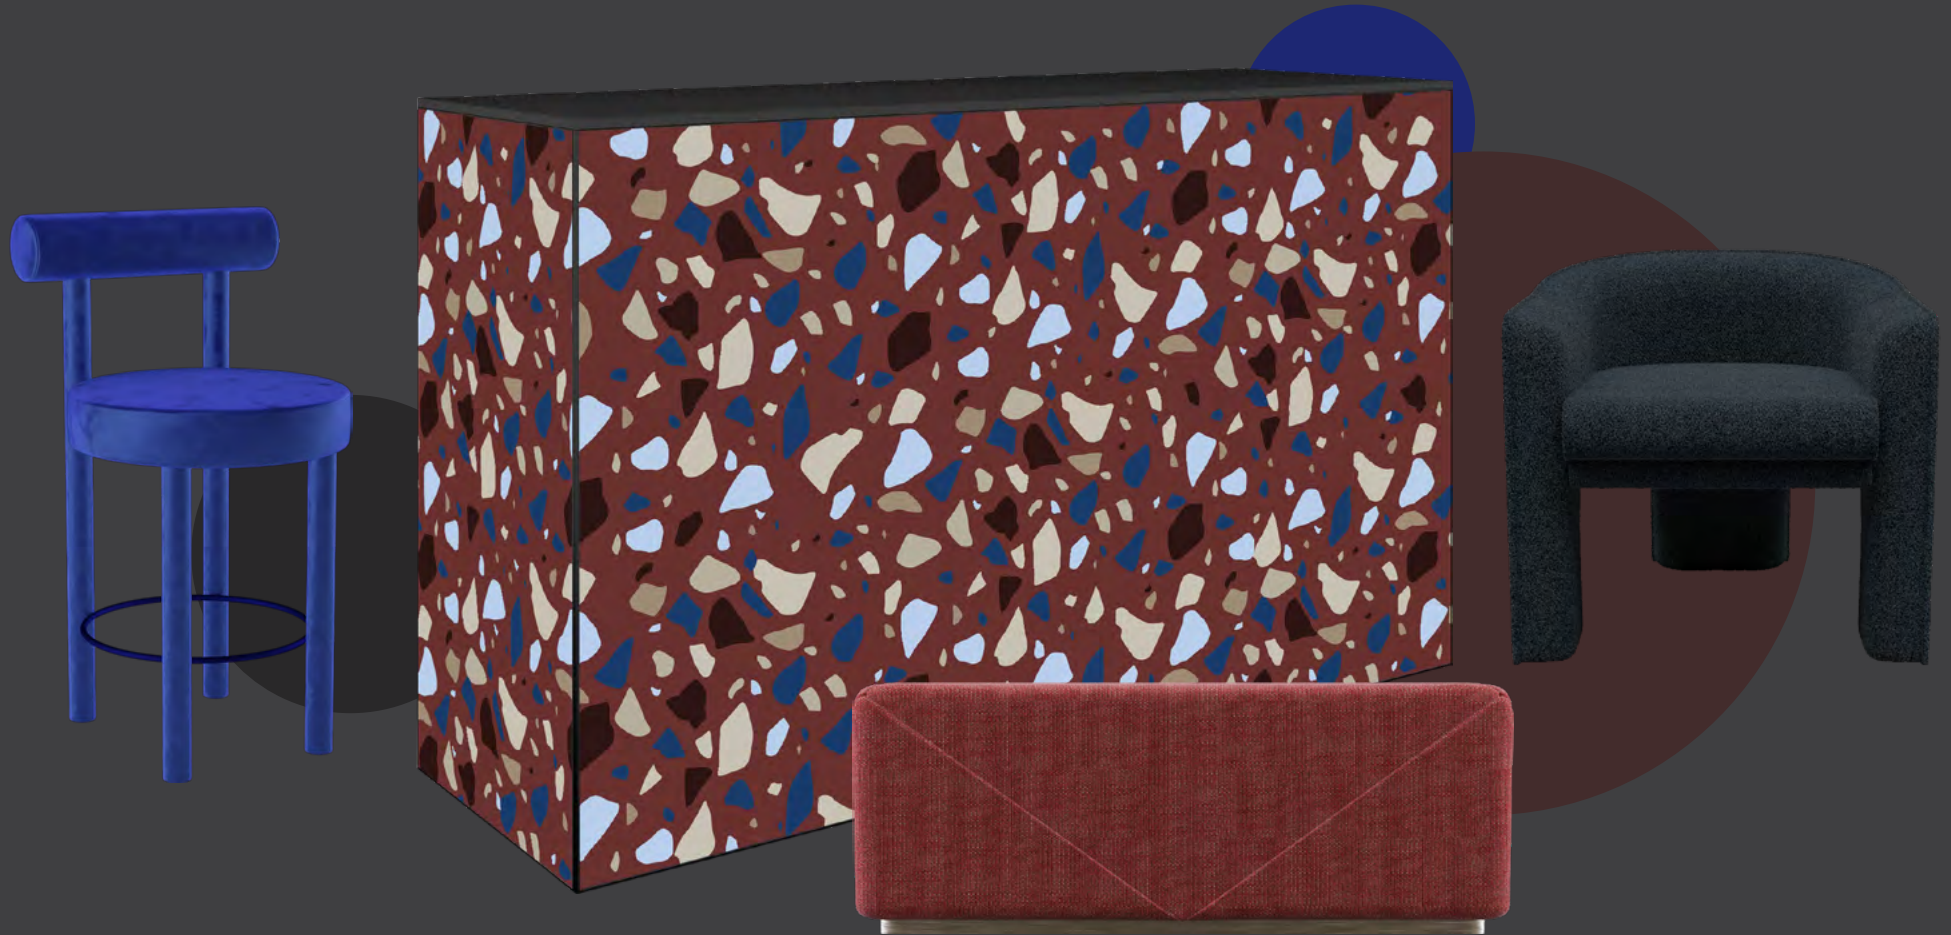

Black Bar Top Design

0.60m (W) x 1.80m (L) x 1.10m (H)

Also available in Food Station

Our product recommendation for the Terrazzo print :

- Coco Occasional Chair in Charcoal
- Totem Stool in Cobalt Blue
- Fold 120cm Oblong Ottoman in Crimson

Looking to hire a custom print bar fascia?

Email your enquiry to info@harrythehired.com.au