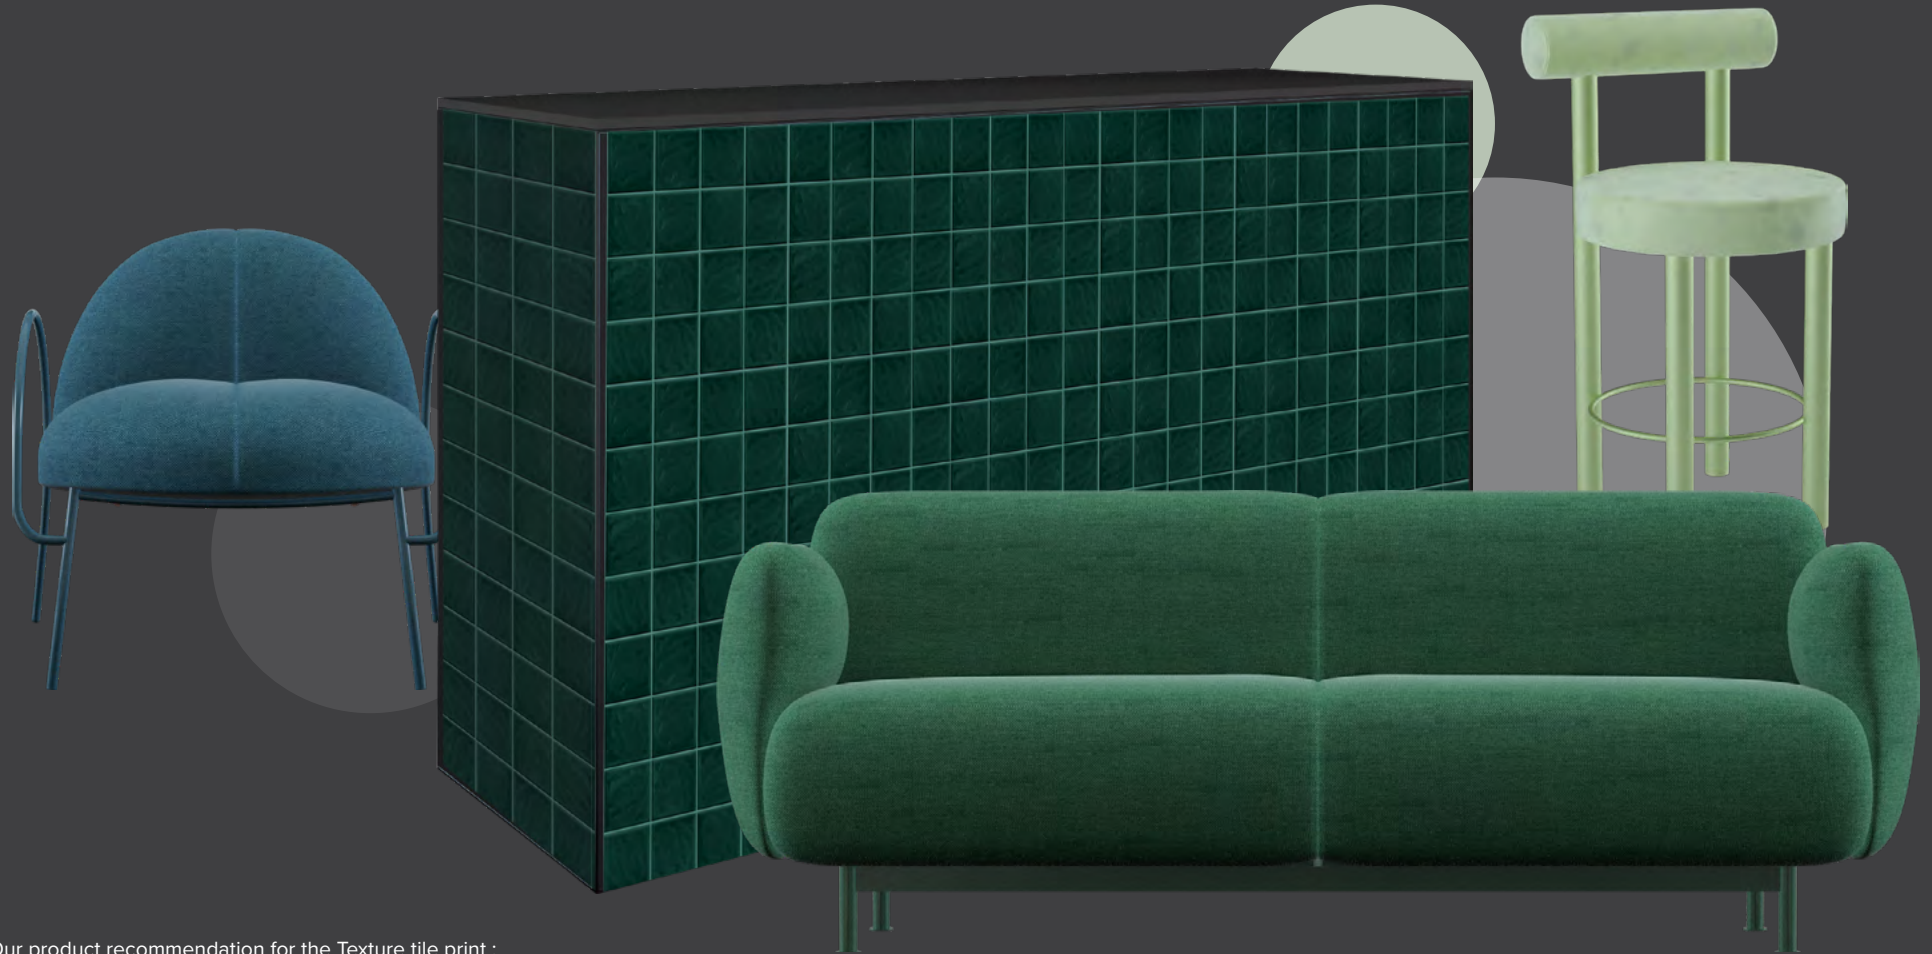

**Black Bar Top Design**

0.60m (W) x 1.80m (L) x 1.10m (H)

Also available in Food Station

Our product recommendation for the Texture tile print :

- Albert Armchair Teal
- Totem Stool in Aloe Green
- Albert Sofa in Amazon Green